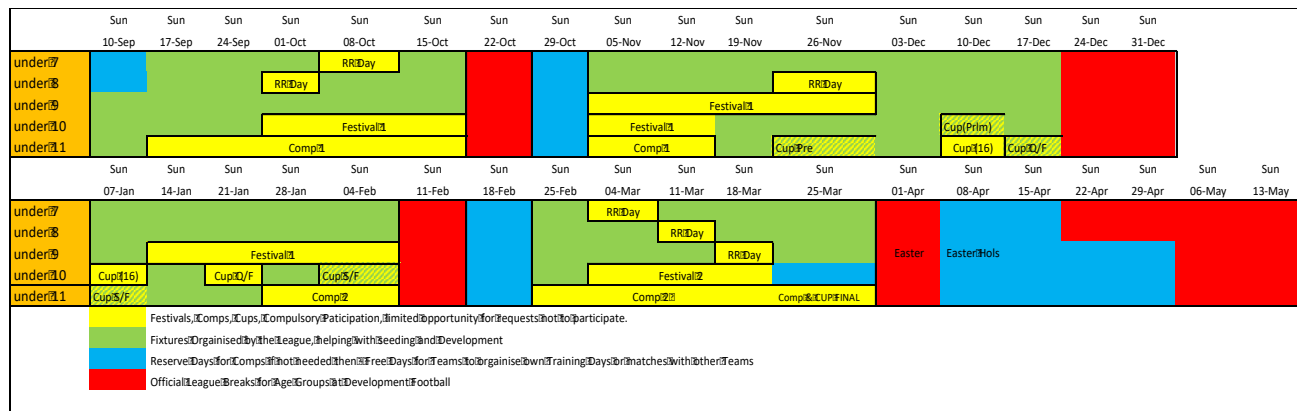

Season 2017-18 Development Format

VERSION 4 - 30th July 2017

Development Football is now played from U7 – U11. The season is split into different Development formats depending upon age.

In the table below you will see the proposed Development and Small Competition matches for the age groups.

The Team Groups below apply to the Development Football only. The Small Competition Matches will be defined nearer the season start, and of course throughout the season.

Please look at the development groups let me know if you have any strong views at the moment as to whether the capability of your teams is wrong.

Please give a full rationale as to the basis of request, then contact, via email, Graham Ekins [Chairman] graham.ekins@wsyl.org.uk & Frank Thompson [General Secretary] frank.thompson@wsyl.org.uk

Development Football Season Programme

Under 7 - Development Football- Teams Currently Registered with the League for 2017/2018

Red Established		Blue Medium		Green Medium		Yellow Medium	
1 Ashford Town	11	1 Byfleet Village Cobras	11	1 Empty for Now will be adjusted as New Teams and established teams find their levels	11	1 Empty for Now will be adjusted as New Teams and established teams find their levels	11
2 Bracknell Town FC	12	2 Carshalton Athletic Reds	12	2	12	2	12
3 Carshalton Athletic Whites	13	3 Claygate Royals Foleys	13	3	13	3	13
4 Kew Association Tigers	14	4 Esher Whites	14	4	14	4	14
5 Old Isleworthians Youth Reds	15	5 Kew Association Lions	15	5	15	5	15
6 Old Isleworthians Youth Whites	16	6 Kingston Town Harriers	16	6	16	6	16
7 Sutton United	17	7 Meadow Sports	17	7	17	7	17
8 Whitton Wanderers Hawks	18	8 Met Police Youth Blues	18	8	18	8	18
9 Woking Cougars Youth	19	9 Spelthorne Sports Navy	19	9	19	9	19
10 Worcester Park	20	10 Spelthorne Sports Sky	20	10	20	10	20
		11 Walton and Hershaw Robins					
		12 Walton and Hershaw Swans					
		13 Wandgas Youth					
		14 Westside FC					
		15 Whitton Wanderers Eagles					
		16 Woking Cougars Colts					
Orange North New		Black West New		Purple South Central New		Gold East New	
1 AC Fulham FC	11	1 Ashford Town Colts	11	1 Claygate Royals Hares	11	1 AFC Walcountians	11
2 Barnes Eagles	12	2 Ashford Town Juniors	12	2 Claygate Royals Swans	12	2 Carshalton Athletic Blues	12
3 Kew Park Rangers Blues	13	3 Bedfont & Feltham	13	3 Esher Yellows	13	3 Claygate Royals Griffins	13
4 Kew Park Rangers Reds	14	4 Bedfont Eagles	14	4 Hampton & Richmond Bor Yth Bucks	14	4 Claygate Royals Hounds	14
5 Kingstonian Youth Royals	15	5 Bedfont Eagles Sports	15	5 Lyne Panthers	15	5 Corinthian-Casuals Blues	15
6 Rocks Lane	16	6 CB Hounslow Greens	16	6 Meadow Sports Youth	16	6 Corinthian-Casuals Reds	16
7 Rocks Lane Rovers	17	7 Halliford Boys	17	7 Walton and Hershaw Falcons	17	7 Epsom Athletic Falcons Youth Blues	17
8 Roehampton Rangers FC	18	8 Halliford Colts FC	18	8 Woking Cougars Blues	18	8 Esher Blues	18
9 Twickenham Tigers	19	9 Halliford Youth	19	9 Woking Cougars Juniors	19	9 Motspur Park FC	19
		10 Manorcroft United Spitfires	20	10 Woking Cougars Whites	20	10 Stoneleigh Athletic	20
		11 Staines Towns Town Juniors	21		21	11 Sutton United Youth	21
		12 Whitton Wanderers Falcons	22		22	12 Wandgas Colts	22

Slow Start Request

U7's will have a slower start than the older leagues. With so many U7's now, we are slightly altering the set up. We will still have the development groups, but many teams have already indicated if teams are new or established through already playing or training over the last year. Hence we have now split the teams into established, medium and new, with these new teams in closer geographies.

In addition to these groupings we will have 2 round robin days for teams to play small one day tournaments. Along with these early matches we will then look to structure the u7's with real data after Half Term.

Once again slow start applies and you will work with the age group secretary to establish who is ready for the early weeks.